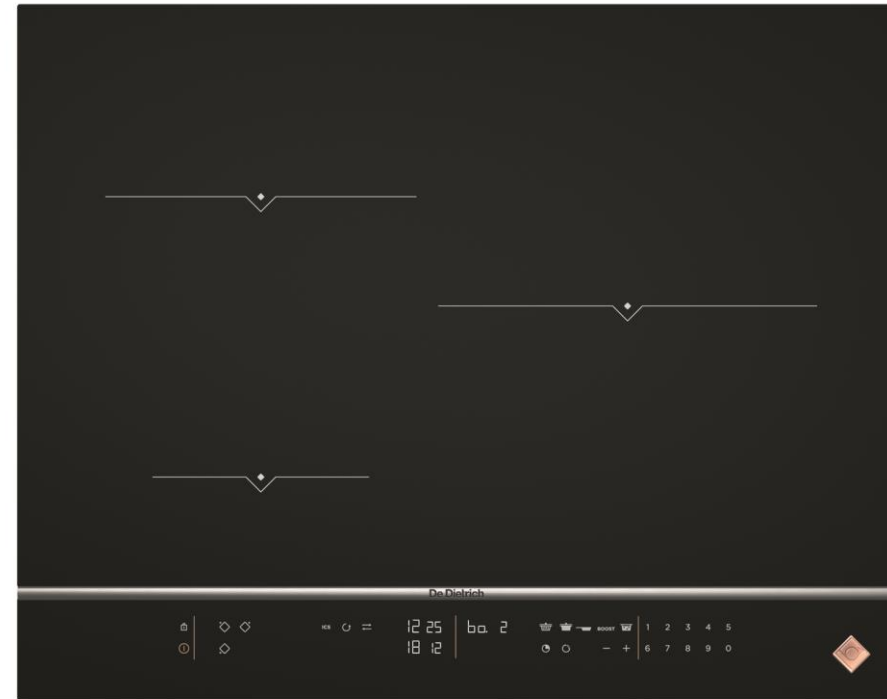

Features

- 20 power levels per zone
- Dedicated locking touch with cleaning function
- 10 safety features
- Can be flush integrated