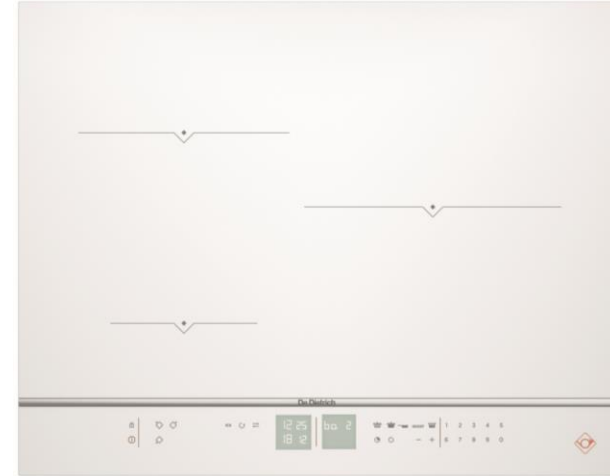

65CM 3 ZONE INDUCTION HOB DPI7572W

- Pure White
- 3 zone
- Intelligent touch control with digit display
- 19 power levels
- Booster
- 3 x independent timers
- Quick Access functions: Keep warm, Simmer, Sear
- ICS function
 - ❖ This function optimizes the choice of cooking zone for the diameter of cookware used
- Power Tracker
- Boil function:
 - ❖ With this function, user can boil water from 0.5L – 6L with the hob indicating once water has reached boiling temperature.
- Elapsed timer / Recall function
- 10 safety features:
 - ❖ Residual heat indicator
 - ❖ Small object safety
 - ❖ Anti overflow
 - ❖ Autostop® system
 - ❖ Keypad lock
 - ❖ Automatic saucepan detection
 - ❖ Temperature limiter
 - ❖ Low voltage, Connection error, Over Tension

Cooking Zones	#1	#2	#3
Position of zone	Left Front	Left Rear	Right Center
Size of zone (mm)	160	230	280
Power (W)	2400	3700	4000

65CM 3 ZONE INDUCTION HOB DPI7572W

Electrical Connections

- Maximum electrical power (W): 7400
- Current(Amp): 32
- Voltage(V): 220 - 240
- Frequency(Hz): 50 / 60
- Length of electrical supply cord(cm): 130
- Type of plug: Without

Dimensions

- Dimension of product(mm): W650 x D515
- Built In dimension(mm): W560 x D490
- Net weight(kg): 10
- Gross weight(kg): 11

65CM 3 ZONE INDUCTION HOB DPI7572W

Installation Diagram