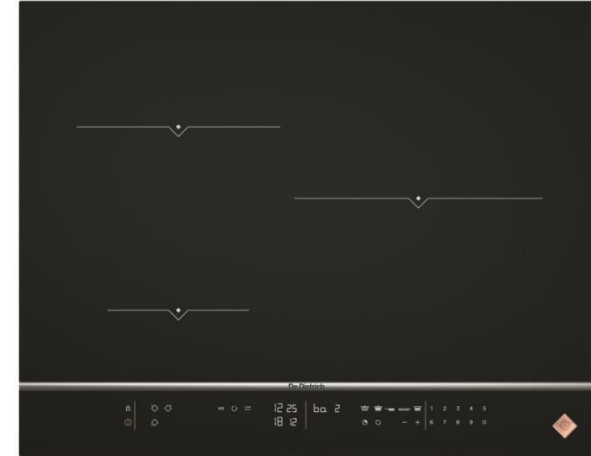

# 65CM 3 ZONE INDUCTION HOB DPI7572X

- 3 zone
- Intelligent touch control with digit display
- 19 power levels
- Booster
- 3 x independent timers
- Quick Access functions: Keep warm, Simmer, Sear
- ICS function
  - ❖ This function optimizes the choice of cooking zone for the diameter of cookware used
- Power Tracker
- Boil function:
  - ❖ With this function, user can boil water from 0.5L – 6L with the hob indicating once water has reached boiling temperature.
- Elapsed timer / Recall function
- 10 safety features:
  - ❖ Residual heat indicator
  - ❖ Small object safety
  - ❖ Anti overflow
  - ❖ Autostop® system
  - ❖ Keypad lock
  - ❖ Automatic saucepan detection
  - ❖ Temperature limiter
  - ❖ Low voltage, Connection error, Over Tension