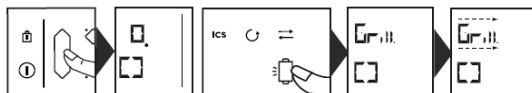

•Grill / Griddle function:

- This function allows you to grill or griddle accessories in the HoriZone, so that food can be grilled