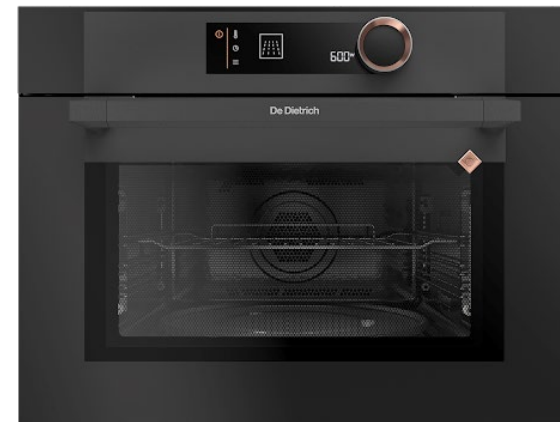

45CM GOURMET COMBI MICROWAVE DKC7340A

De Dietrich 

- Absolute black
- Quattro ® wave technology
- Combi microwave function
- Smart Assist function
- Volume: 40L
- Electronic touch + knob controls with LCD digit display
- 10 microwave levels: 100 – 1000W
- 3 combi microwave functions: MW + Fan, MW + High grill, MW + Med grill
- 3 oven functions: Pulsed grill, Grill, Fan
- Cooking guide - 14 dishes for automated assisted cooking

❖ The automatic functions select the appropriate cooking parameters for you based on the food being prepared and its weight.

- 3 chrome shelf levels
- Enamel cavity
- Interior halogen lighting
- Accessories: 1 x turntable
1 x drip tray
1 x wire grid

ORIGINE
FRANCE®
GARANTIE

BYC:art. 6011825

45CM GOURMET COMBI MICROWAVE DKC7340A

Electrical Connections

- Maximum electrical power (W): 3400
- Current(Amp): 15
- Voltage(V): 220 - 240
- Frequency(Hz): 50
- Length of electrical supply cord(cm): 125
- Type of plug: Without

Dimensions

- Dimension of product(mm): H456 x W592 x D547
- Built In dimension(mm): H450 x W560 x >D550
- Net weight(kg): 33
- Gross weight(kg): 36

45CM GOURMET COMBI MICROWAVE DKC7340A

Installation Diagrams