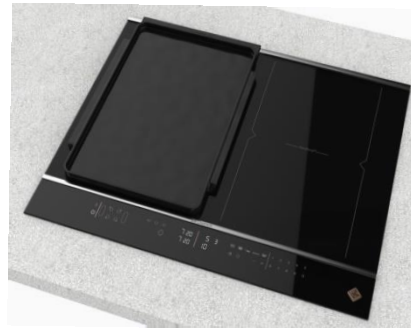

38CM 2 ZONE horiZone® Play INDUCTION HOB DPI7469XS

De Dietrich

HORIZONE® PLAY TECHNOLOGY

•Unique concept

- A multi-function hob thanks to the use of accessories dedicated to culinary art and cooking (Cutting board, Grill, Plancha)

•Customer benefits

- Up to 3 appliances in 1