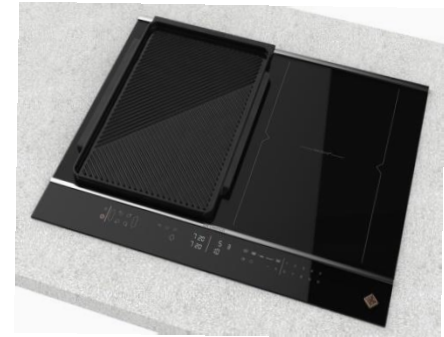

38CM 2 ZONE horiZone® Play INDUCTION HOB DPI7469XS

De Dietrich

HORIZONE® PLAY TECHNOLOGY

•Unique concept

- A multi-function hob thanks to the use of accessories dedicated to culinary art and cooking (Cutting board, Grill, Plancha)

•Customer benefits

- Up to 3 appliances in 1