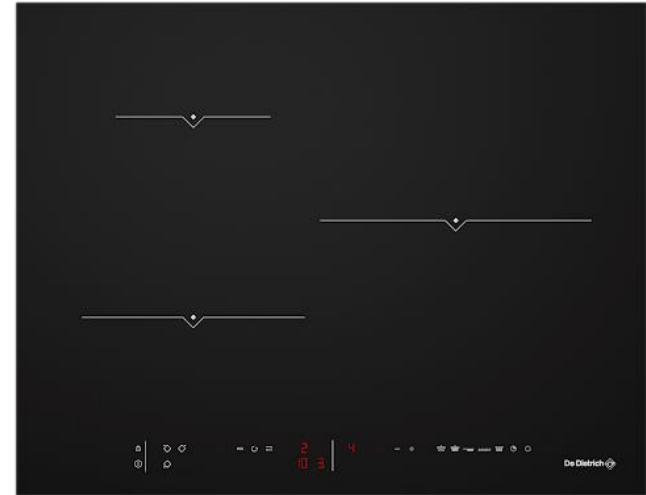

# 65CM TACTICAL 3 ZONE INDUCTION HOB DPI7550B

- 3 zone
- Intelligent touch control with digit display
- 19 power levels
- Booster
- 3 x independent timers
- Quick Access functions: Keep warm, Simmer, Sear
- Power Tracker, ICS function
- Boil function:
  - ❖ With this function, user can boil water from 0.5L – 6L with the hob indicating once water has reached boiling temperature.
- Elapsed timer / Recall function
- 10 safety features:
  - ❖ Residual heat indicator
  - ❖ Small object safety
  - ❖ Anti overflow
  - ❖ Autostop® system
  - ❖ Keypad lock
  - ❖ Automatic saucepan detection
  - ❖ Temperature limiter
  - ❖ Low voltage, Connection error, Over Tension

Cooking Zones	#1	#2	#3
Position of zone	Left Front	Left Rear	Right Center
Size of zone (mm)	230	160	280
Power (W)	3100	2000	3700