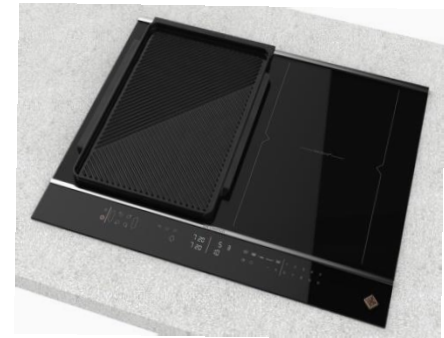

•Customer benefits

- Up to 3 appliances in 1