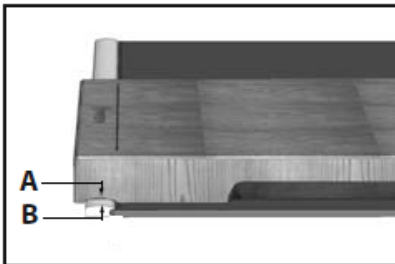

•Customer benefits

- Up to 3 appliances in 1