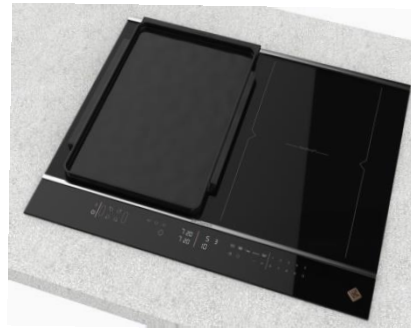

•Customer benefits

- Up to 3 appliances in 1