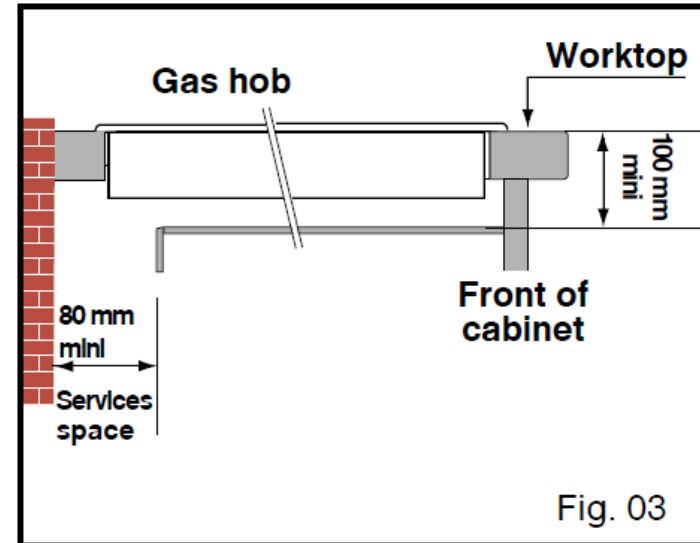

30CM WOK BURNER DOMINO GAS HOB DPG7388B

- Vitroceramic glass
- Total power: 4.1kW
- Brass triple crown burner
- Integrated electrical ignition
- Cast iron grid + wok support
- Dual knob
- Independent inner / outer fire control
- Delivered in Town Gas nozzles
- Can be used in both Town Gas and LPG
- LPG nozzles included
- Thermocouple safety device

Cooking Zones	#1
Type of burner	Triple Crown
Position of zone	Center
Max diameter pot size (mm)	300
Max power of zone (W)	4100

30CM WOK BURNER DOMINO GAS HOB DPG7388B

Electrical Connections

- Current (A): 10
- Voltage (V): 220 -240
- Frequency (Hz): 50
- Length of electrical supply cord (cm): 150
- Type of plug: Without

Dimensions

- Dimension of product (mm): W300 x D515
- Built in dimensions (mm): W270 x D490
- Net weight (kg): 8
- Gross weight (kg): 9

30CM WOK BURNER DOMINO GAS HOB DPG7388B

Installation Diagram

Fig. 02