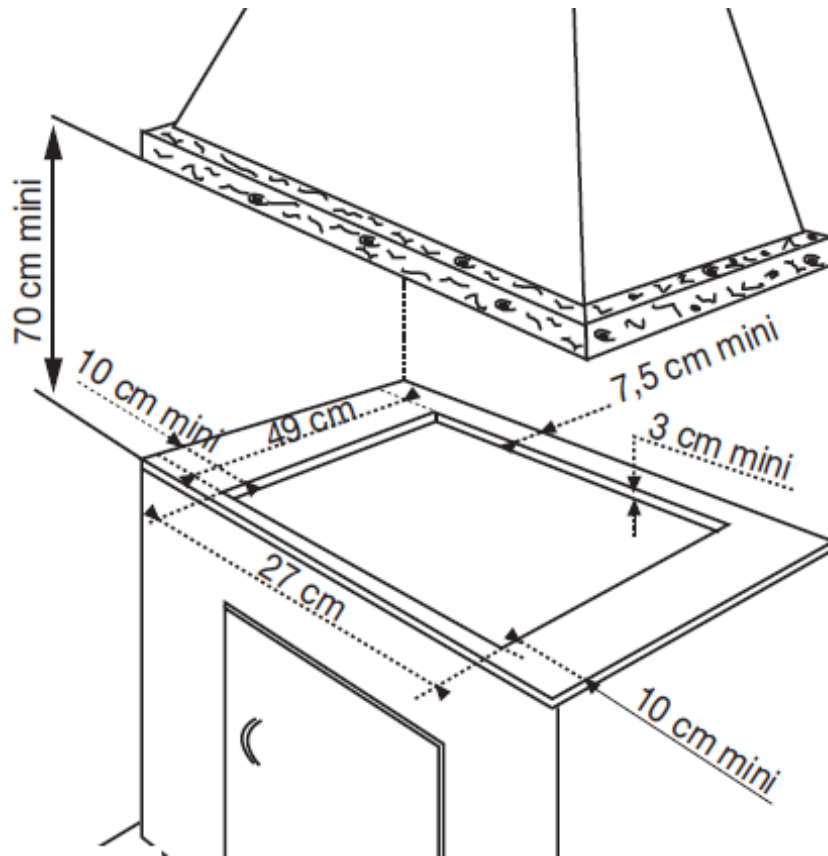

Cooking Zones	#1
Type of burner	Triple Crown
Position of zone	Center
Max diameter pot size (mm)	300
Max power of zone (W)	4100

30CM WOK BURNER DOMINO GAS HOB DPG7388B

Electrical Connections

- Current (A): 10
- Voltage (V): 220 -240
- Frequency (Hz): 50
- Length of electrical supply cord (cm): 150
- Type of plug: Without

Dimensions

- Dimension of product (mm): W300 x D515
- Built in dimensions (mm): W270 x D490
- Net weight (kg): 8
- Gross weight (kg): 9

30CM WOK BURNER DOMINO GAS HOB DPG7388B

Installation Diagram

Fig. 02