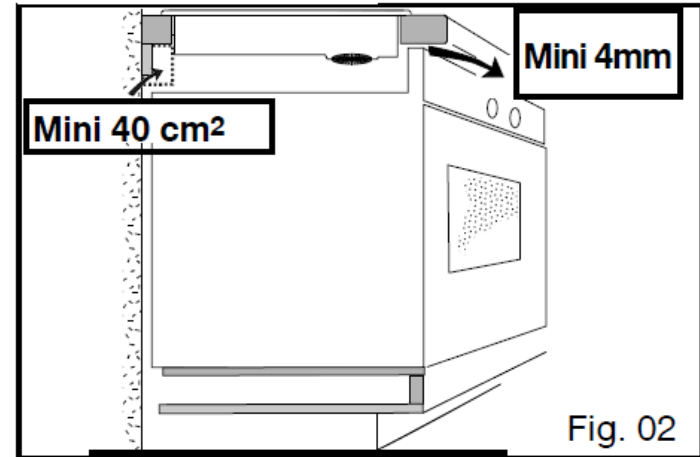

Cooking Zones	#1
Type of burner	Triple Crown
Position of zone	Center
Max diameter pot size (mm)	300
Max power of zone (W)	4100

30CM WOK BURNER DOMINO GAS HOB DPG7388B

Electrical Connections

- Current (A): 10
- Voltage (V): 220 -240
- Frequency (Hz): 50
- Length of electrical supply cord (cm): 150
- Type of plug: Without

Dimensions

- Dimension of product (mm): W300 x D515
- Built in dimensions (mm): W270 x D490
- Net weight (kg): 8
- Gross weight (kg): 9

30CM WOK BURNER DOMINO GAS HOB DPG7388B

Installation Diagram

Fig. 02