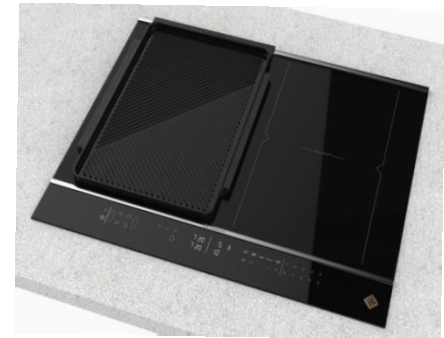

- Accessories:

- ❖ DAI7001S – French wood chopping board (comes with set)
- ❖ DAI7002S – grill (needs to be purchased)
- ❖ DAI7003S – plancha (needs to be purchased)

Cooking Zones	#1 + #2	#3	#3
Position of zone	horiZonetech	Right Front	Right Rear
Size of zone (mm)	400x230	160	230
Power (W)	3700	2400	3700

65CM 4 ZONE horiZone® Play INDUCTION HOB DPI7684XS

HORIZONE® PLAY TECHNOLOGY

•Unique concept

- A multi-function hob thanks to the use of accessories dedicated to culinary art and cooking (Cutting board, Grill, Plancha)

•Customer benefits

- Up to 3 appliances in 1

•Accessories hook on the rear profile and remain stable:

- The appliance is positioned with a guide at the rear of the cooking surface which allows the accessories in the HoriZone Play range such as the chopping board, griddle or grill to be positioned.

•Grill / Griddle function:

- This function allows you to grill or griddle accessories in the HoriZone, so that food can be grilled

**65CM 4 ZONE horiZone® Play
INDUCTION HOB
DPI7684XS**

Electrical Connections