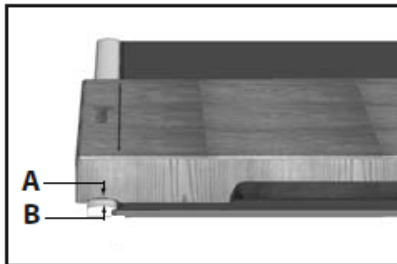

65CM 4 ZONE horiZone® Play INDUCTION HOB DPI7684XS

HORIZONE® PLAY TECHNOLOGY

•Unique concept

- A multi-function hob thanks to the use of accessories dedicated to culinary art and cooking (Cutting board, Grill, Plancha)

•Customer benefits

- Up to 3 appliances in 1

•Accessories hook on the rear profile and remain stable:

- The appliance is positioned with a guide at the rear of the cooking surface which allows the accessories in the HoriZone Play range such as the chopping board, griddle or grill to be positioned.