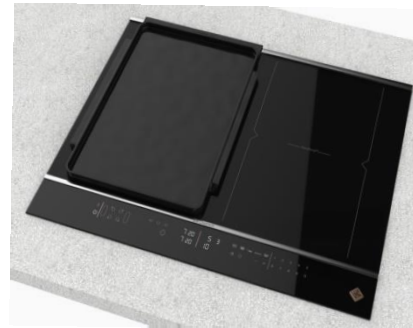

- Accessories:

- ❖ DAI7001S – French wood chopping board (comes with set)
- ❖ DAI7002S – grill (needs to be purchased)
- ❖ DAI7003S – plancha (needs to be purchased)

Cooking Zones	#1 + #2	#3	#3
Position of zone	horiZonetech	Right Front	Right Rear
Size of zone (mm)	400x230	160	230
Power (W)	3700	2400	3700

65CM 4 ZONE horiZone® Play INDUCTION HOB DPI7684XS

HORIZONE® PLAY TECHNOLOGY

•Unique concept

- A multi-function hob thanks to the use of accessories dedicated to culinary art and cooking (Cutting board, Grill, Plancha)

•Customer benefits

- Up to 3 appliances in 1

•Accessories hook on the rear profile and remain stable:

- The appliance is positioned with a guide at the rear of the cooking surface which allows the accessories in the HoriZone Play range such as the chopping board, griddle or grill to be positioned.