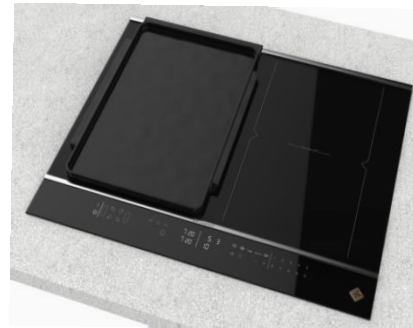

65CM DOUBLE horiZone® Play INDUCTION HOB DPI7689XS

De Dietrich

HORIZONE® PLAY TECHNOLOGY

•Unique concept

- A multi-function hob thanks to the use of accessories dedicated to culinary art and cooking (Cutting board, Grill, Plancha)

•Customer benefits

- Up to 3 appliances in 1