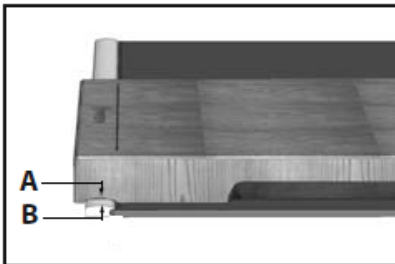

65CM DOUBLE horiZone® Play INDUCTION HOB DPI7689XS

De Dietrich

HORIZONE® PLAY TECHNOLOGY

•Unique concept

- A multi-function hob thanks to the use of accessories dedicated to culinary art and cooking (Cutting board, Grill, Plancha)

•Customer benefits

- Up to 3 appliances in 1