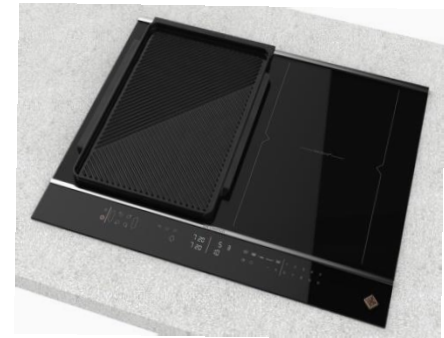

65CM DOUBLE horiZone® Play INDUCTION HOB DPI7689XS

De Dietrich

HORIZONE® PLAY TECHNOLOGY

•Unique concept

- A multi-function hob thanks to the use of accessories dedicated to culinary art and cooking (Cutting board, Grill, Plancha)

•Customer benefits

- Up to 3 appliances in 1