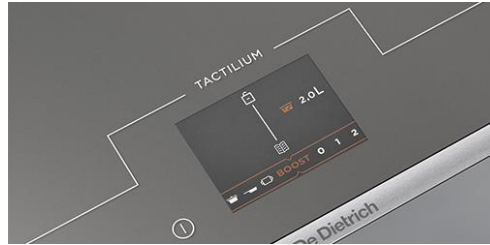

65CM TACTILIUM DOUBLE horiZone® Play INDUCTION HOB DPI7698GS

- Iron Grey
- 4 zone
- Full Tactilium control display
- 15 power levels
- Booster
- 4 x independent timers
- Quick Access functions:
 - ❖ Keep warm
 - ❖ Simmer
 - ❖ Sear

- Elapsed timer / Recall function / Boil function
- horiZone tech:

❖ Cooking can be divided into two independent zones to cook either at the back, or at the front, or on both simultaneously, by setting the power levels appropriate to each zone.