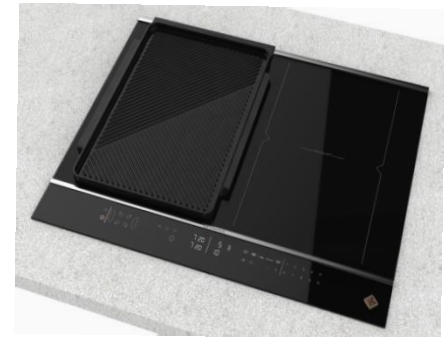

- Accessories:

- ❖ DAI7001S – French wood chopping board (comes with set)
- ❖ DAI7002S – grill (needs to be purchased)
- ❖ DAI7003S – plancha (needs to be purchased)

Cooking Zones	#1 + #2	#3 + #4
Position of zone	horiZonetech	horiZonetech
Size of zone (mm)	400x230	400x230
Power (W)	3700	3700

887000 001001

65CM TACTILIUM DOUBLE horiZone® Play INDUCTION HOB DPI7698GS

HORIZONE® PLAY TECHNOLOGY

•Unique concept

- A multi-function hob thanks to the use of accessories dedicated to culinary art and cooking (Cutting board, Grill, Plancha)

•Customer benefits

- Up to 3 appliances in 1

•Accessories hook on the rear profile and remain stable:

- The appliance is positioned with a guide at the rear of the cooking surface which allows the accessories in the HoriZone Play range such as the chopping board, griddle or grill to be positioned.