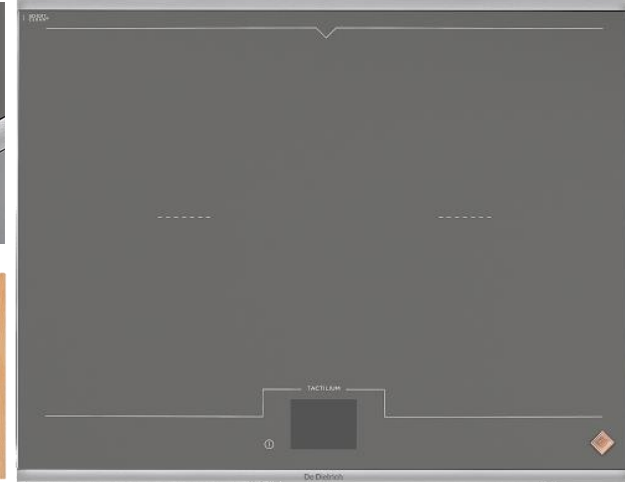

65CM TACTILIUM DOUBLE horiZone® Play INDUCTION HOB DPI7698GS

- Iron Grey
- 4 zone
- Full Tactilium control display
- 15 power levels
- Booster
- 4 x independent timers
- Quick Access functions:
 - ❖ Keep warm
 - ❖ Simmer
 - ❖ Sear

- Elapsed timer / Recall function / Boil function
- horiZone tech:

❖ Cooking can be divided into two independent zones to cook either at the back, or at the front, or on both simultaneously, by setting the power levels appropriate to each zone.

- Slider grill function
- 10 safety features:

- ❖ Residual heat indicator
- ❖ Small object safety
- ❖ Anti overflow
- ❖ Autostop® system
- ❖ Keypad lock
- ❖ Automatic saucepan detection
- ❖ Temperature limiter
- ❖ Low voltage, Connection error, Over Tension