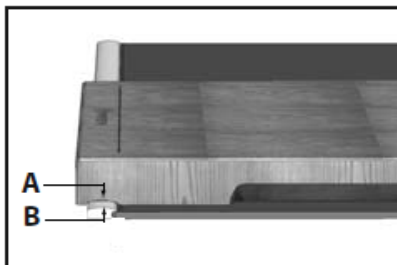

887000 001001

65CM TACTILIUM DOUBLE horiZone® Play INDUCTION HOB DPI7698GS

HORIZONE® PLAY TECHNOLOGY

•Unique concept

- A multi-function hob thanks to the use of accessories dedicated to culinary art and cooking (Cutting board, Grill, Plancha)

•Customer benefits

- Up to 3 appliances in 1

•Accessories hook on the rear profile and remain stable:

- The appliance is positioned with a guide at the rear of the cooking surface which allows the accessories in the HoriZone Play range such as the chopping board, griddle or grill to be positioned.