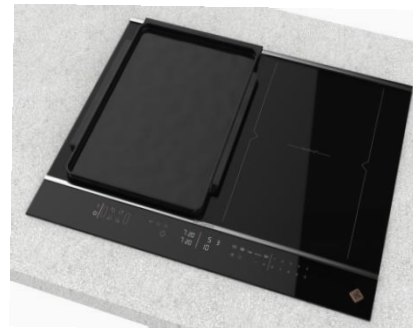

- Accessories:

- ❖ DAI7001S – French wood chopping board (comes with set)
- ❖ DAI7002S – grill (needs to be purchased)
- ❖ DAI7003S – plancha (needs to be purchased)

Cooking Zones	#1 + #2	#3 + #4
Position of zone	horiZonetech	horiZonetech
Size of zone (mm)	400x230	400x230
Power (W)	3700	3700

887000 001001

65CM TACTILIUM DOUBLE horiZone® Play INDUCTION HOB DPI7698GS

HORIZONE® PLAY TECHNOLOGY

•Unique concept

- A multi-function hob thanks to the use of accessories dedicated to culinary art and cooking (Cutting board, Grill, Plancha)

•Customer benefits

- Up to 3 appliances in 1

•Accessories hook on the rear profile and remain stable:

- The appliance is positioned with a guide at the rear of the cooking surface which allows the accessories in the HoriZone Play range such as the chopping board, griddle or grill to be positioned.