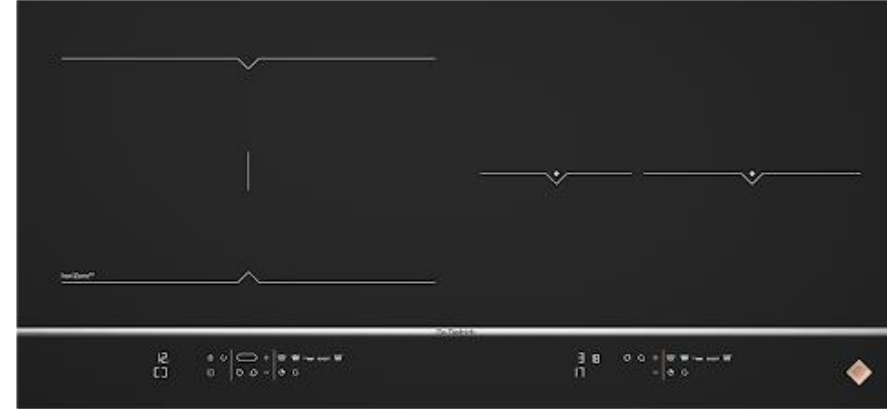

93CM GALA 4 ZONE horiZone® INDUCTION HOB DPI7766XP

- 4 zone
- Gala platform
- Intelligent touch control with digit display
- 19 power levels
- Booster
- 4 x independent timers
- Quick Access functions: Keep warm, Simmer, Sear
- Boil function:
 - ❖ With this function, user can boil water from 0.5L – 6L with the hob indicating once water has reached boiling temperature.
- Elapsed timer / Recall function
- 10 safety features:
 - ❖ Residual heat indicator
 - ❖ Small object safety
 - ❖ Anti overflow
 - ❖ Autostop® system
 - ❖ Keypad lock
 - ❖ Automatic saucepan detection
 - ❖ Temperature limiter
 - ❖ Low voltage
 - ❖ Connection error
 - ❖ Over Tension

Cooking Zones	#1 + #2	#3	#4
Position of zone	horiZonetech	Center	Right Center
Size of zone (mm)	400x230	160	230
Power (W)	5000	2400	3700

**93CM GALA 4 ZONE horiZone®
INDUCTION HOB
DPI7766XP**

Electrical Connections

- Maximum electrical power (W): 7400
- Current(Amp): 32
- Voltage(V): 220 - 240
- Frequency(Hz): 50 / 60
- Length of electrical supply cord(cm): 130
- Type of plug: Without

Dimensions

- Dimension of product(mm): H64 x W930 x D440
- Built In dimension(mm): W900 x D410
- Net weight(kg): 15
- Gross weight(kg): 16