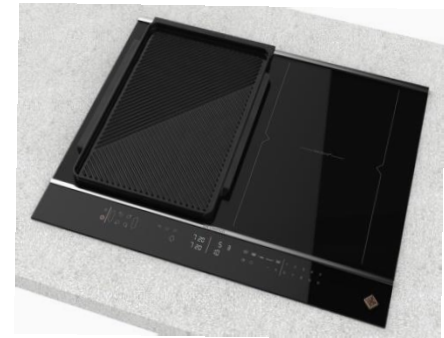

Cooking Zones	#1 + #2	#3	#4	#5
Position of zone	horiZonetech	Centre	Right Front	Right Rear
Size of zone (mm)	400x230	280	160	230
Power (W)	5000	5000	2400	3700

- Accessories:
 - ❖ DAI7001S – French wood chopping board (comes with set)
 - ❖ DAI7002S – grill (needs to be purchased)
 - ❖ DAI7003S – plancha (needs to be purchased)

93CM 5 ZONE horiZone® Play INDUCTION HOB DPI7966XS

HORIZONE® PLAY TECHNOLOGY

•Unique concept

- A multi-function hob thanks to the use of accessories dedicated to culinary art and cooking (Cutting board, Grill, Plancha)

•Customer benefits

- Up to 3 appliances in 1

•Accessories hook on the rear profile and remain stable:

- The appliance is positioned with a guide at the rear of the cooking surface which allows the accessories in the HoriZone Play range such as the chopping board, griddle or grill to be positioned.

•Grill / Griddle function:

- This function allows you to grill or griddle accessories in the HoriZone, so that food can be grilled

93CM 5 ZONE horiZone® Play
INDUCTION HOB
DPI7966XS

Electrical Connections