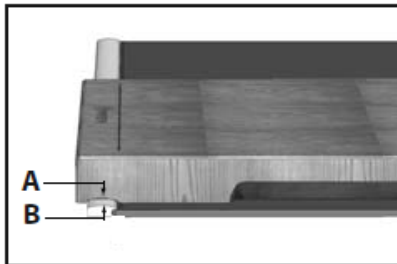

Cooking Zones	#1 + #2	#3	#4	#5
Position of zone	horiZonetech	Centre	Right Front	Right Rear
Size of zone (mm)	400x230	280	160	230
Power (W)	5000	5000	2400	3700

- Accessories:
 - ❖ DAI7001S – French wood chopping board (comes with set)
 - ❖ DAI7002S – grill (needs to be purchased)
 - ❖ DAI7003S – plancha (needs to be purchased)

93CM 5 ZONE horiZone® Play INDUCTION HOB DPI7966XS

HORIZONE® PLAY TECHNOLOGY

•Unique concept

- A multi-function hob thanks to the use of accessories dedicated to culinary art and cooking (Cutting board, Grill, Plancha)

•Customer benefits

- Up to 3 appliances in 1

•Accessories hook on the rear profile and remain stable:

- The appliance is positioned with a guide at the rear of the cooking surface which allows the accessories in the HoriZone Play range such as the chopping board, griddle or grill to be positioned.