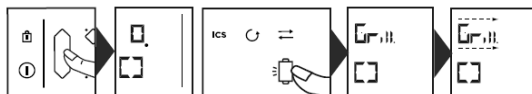

•Grill / Griddle function:

- This function allows you to grill or griddle accessories in the HoriZone, so that food can be grilled