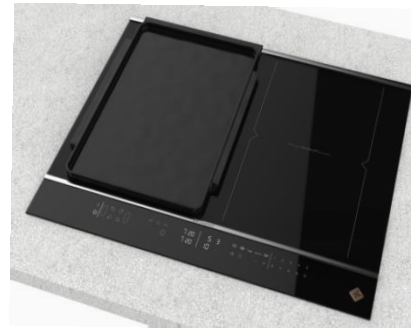

Cooking Zones	#1 + #2	#3	#4	#5
Position of zone	horiZonetech	Centre	Right Front	Right Rear
Size of zone (mm)	400x230	280	160	230
Power (W)	5000	5000	2400	3700

- Accessories:
 - ❖ DAI7001S – French wood chopping board (comes with set)
 - ❖ DAI7002S – grill (needs to be purchased)
 - ❖ DAI7003S – plancha (needs to be purchased)

93CM 5 ZONE horiZone® Play INDUCTION HOB DPI7966XS

HORIZONE® PLAY TECHNOLOGY

•Unique concept

- A multi-function hob thanks to the use of accessories dedicated to culinary art and cooking (Cutting board, Grill, Plancha)

•Customer benefits

- Up to 3 appliances in 1

•Accessories hook on the rear profile and remain stable:

- The appliance is positioned with a guide at the rear of the cooking surface which allows the accessories in the HoriZone Play range such as the chopping board, griddle or grill to be positioned.