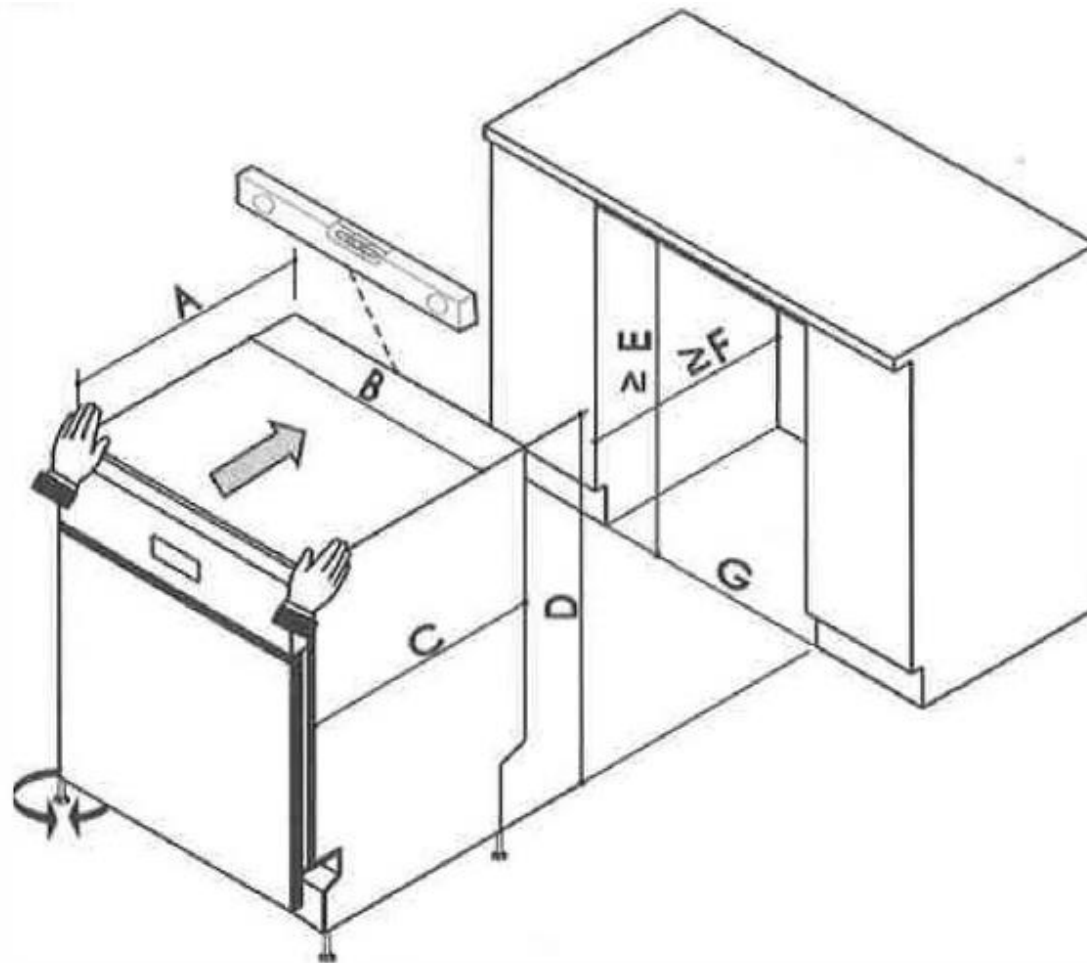

60CM FULLY INTEGRATED DISHWASHER DV132JA

- Fully integrated
- 13 place settings + 2 tilting inserts
- 10 washing programs
- **ICS program:** when ICS is selected, the dishwasher recognizes the type of dirt and automatically adjusts the washing parameters as appropriate.
- 7 washing temperatures: 38°C - 75 °C
- 8.5L water consumption (based on Eco function)
- 42dBA
- Inverter motor
- Electronic controls
- 24hr delay start
- **Spotlight indicator:** When a program is running, a flashing light is projected onto the floor under the right-hand corner of the door. At the end of the program, the light goes out to reduce sleep mode electricity consumption.
- Half load function
- Extra drying function (specific program)
- Adjustable upper basket height with 3 level adjustments
- Foldable racks: upper and lower baskets

Cabinetry panel not included

60CM FULLY INTEGRATED DISHWASHER DV132JA

Electrical Connections

- Total power (W): 1800
- Current (A): 10
- Voltage (V): 220 - 240
- Frequency (Hz): 50
- Length of electrical supply cord (cm): 150
- Type of plug: British

Dimensions

- Dimension of product (mm): H820 x W598 x D552
- Built in dimensions (mm): H820 - 860 x W600 x >D567
- Inlet / outlet hose (cm): 150 / 150
- Net weight (kg): 43
- Gross weight (kg): 44.7

60CM FULLY INTEGRATED DISHWASHER DV132JA

Installation Diagram

A: 552mm
B: 598mm
C: 522mm
D: 820mm

E: 820mm - 860mm
F: 567mm
G: 600mm